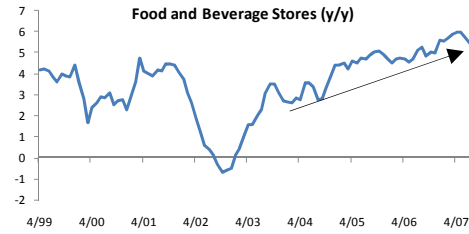

Retail Sales By Category

Each chart shows the 3 month average year over year monthly change in retail sales.

Retail Sales by Category

Each chart shows the 3 month average year over year monthly change in retail sales.