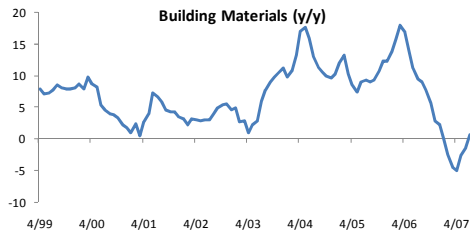

Retail Sales By Category

Each chart shows the 3 month average year over year monthly change in retail sales.

Retail Sales by Category

Each chart shows the 3 month average year over year monthly change in retail sales.