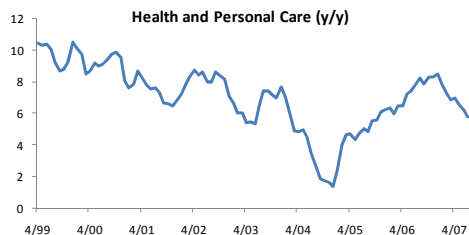

Retail Sales By Category

Each chart shows the 3 month average year over year monthly change in retail sales.

Retail Sales by Category

Each chart shows the 3 month average year over year monthly change in retail sales.