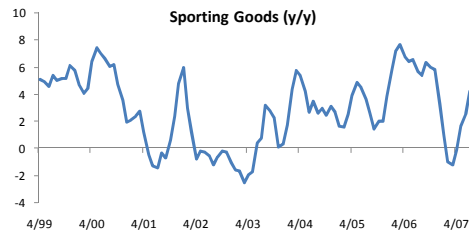

Retail Sales By Category

Each chart shows the 3 month average year over year monthly change in retail sales.

Retail Sales by Category

Each chart shows the 3 month average year over year monthly change in retail sales.