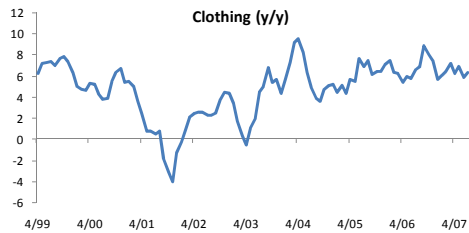

Retail Sales By Category

Each chart shows the 3 month average year over year monthly change in retail sales.

Retail Sales by Category

Each chart shows the 3 month average year over year monthly change in retail sales.