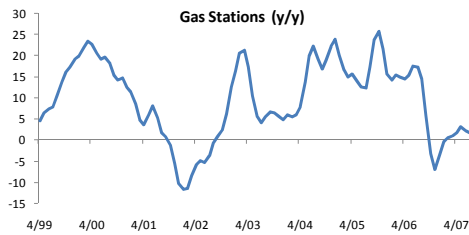

Retail Sales By Category

Each chart shows the 3 month average year over year monthly change in retail sales.

Retail Sales by Category

Each chart shows the 3 month average year over year monthly change in retail sales.