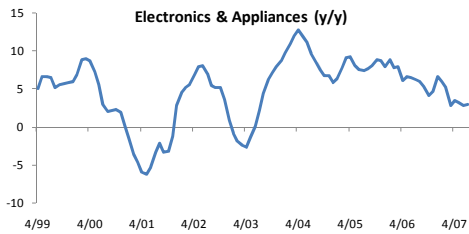

Retail Sales By Category

Each chart shows the 3 month average year over year monthly change in retail sales.

Retail Sales by Category

Each chart shows the 3 month average year over year monthly change in retail sales.