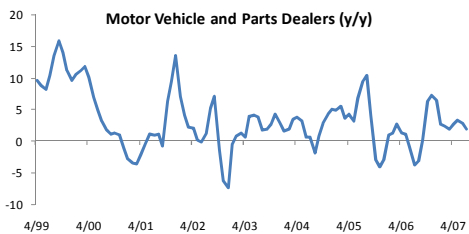

Retail Sales By Category

Each chart shows the 3 month average year over year monthly change in retail sales.

Retail Sales by Category

Each chart shows the 3 month average year over year monthly change in retail sales.