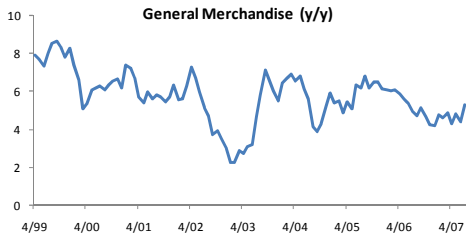

Retail Sales By Category

Each chart shows the 3 month average year over year monthly change in retail sales.

Retail Sales by Category

Each chart shows the 3 month average year over year monthly change in retail sales.