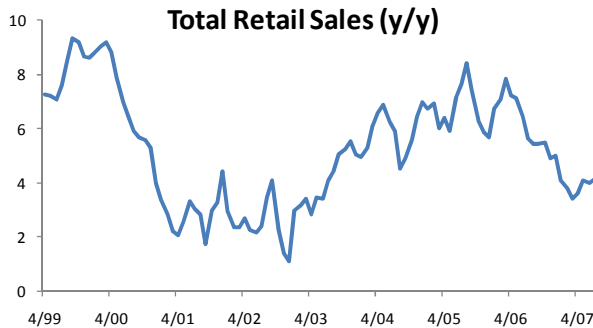

Retail Sales By Category

Each chart shows the 3 month average year over year monthly change in retail sales.

Retail Sales by Category

Each chart shows the 3 month average year over year monthly change in retail sales.