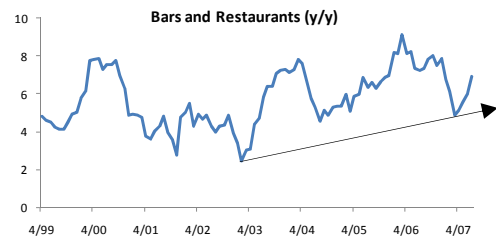

Retail Sales By Category

Each chart shows the 3 month average year over year monthly change in retail sales.

Retail Sales by Category

Each chart shows the 3 month average year over year monthly change in retail sales.