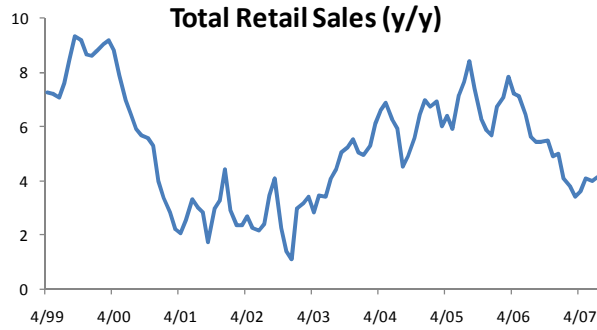

Retail Sales By Category

Each chart shows the 3 month average year over year monthly change in retail sales.

Retail Sales by Category

Each chart shows the 3 month average year over year monthly change in retail sales.