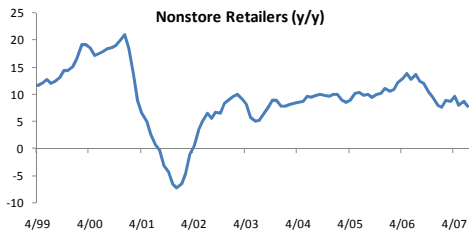

Retail Sales By Category

Each chart shows the 3 month average year over year monthly change in retail sales.

Retail Sales by Category

Each chart shows the 3 month average year over year monthly change in retail sales.