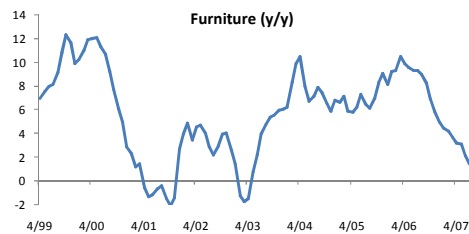

Retail Sales By Category

Each chart shows the 3 month average year over year monthly change in retail sales.

Retail Sales by Category

Each chart shows the 3 month average year over year monthly change in retail sales.